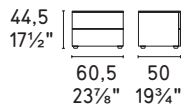

CS6096-4A

CS6096-5A

CS6096-6A

STRUTTURA FRAME

LEGNO WOOD

P94

P151

P176

FRONTALE FRONT

LEGNO WOOD

P94

P151

P176

P12

PIANO TOP

LEGNO WOOD

P94

P151

P176

CERAMICA CERAMIC

P9C

P14C

P18C

NOTA Per le combinazioni disponibili consultare il listino prezzi · **NOTE** Please check all available combinations in the price list.