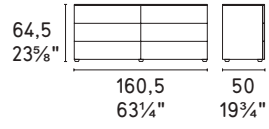

CS6096-4A

CS6096-5A

CS6096-6A

STRUTTURA FRAME

LEGNO WOOD

P94

P151

P176

FRONTALE FRONT

LEGNO WOOD

P94

P151

P176

P12

PIANO TOP

LEGNO WOOD

P94

P151

P176

CERAMICA CERAMIC

P9C

P14C

P18C

NOTA Per le combinazioni disponibili consultare il listino prezzi · **NOTE** Please check all available combinations in the price list.