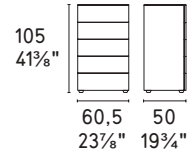

CS6096-6A

STRUTTURA FRAME

LEGNO WOOD

P94

P151

P176

FRONTALE FRONT

LEGNO WOOD

P94

P151

P176

P12

PIANO TOP

LEGNO WOOD

P94

P151

P176

CERAMICA CERAMIC

P9C

P14C

P18C

NOTA Per le combinazioni disponibili consultare il listino prezzi · **NOTE** Please check all available combinations in the price list.