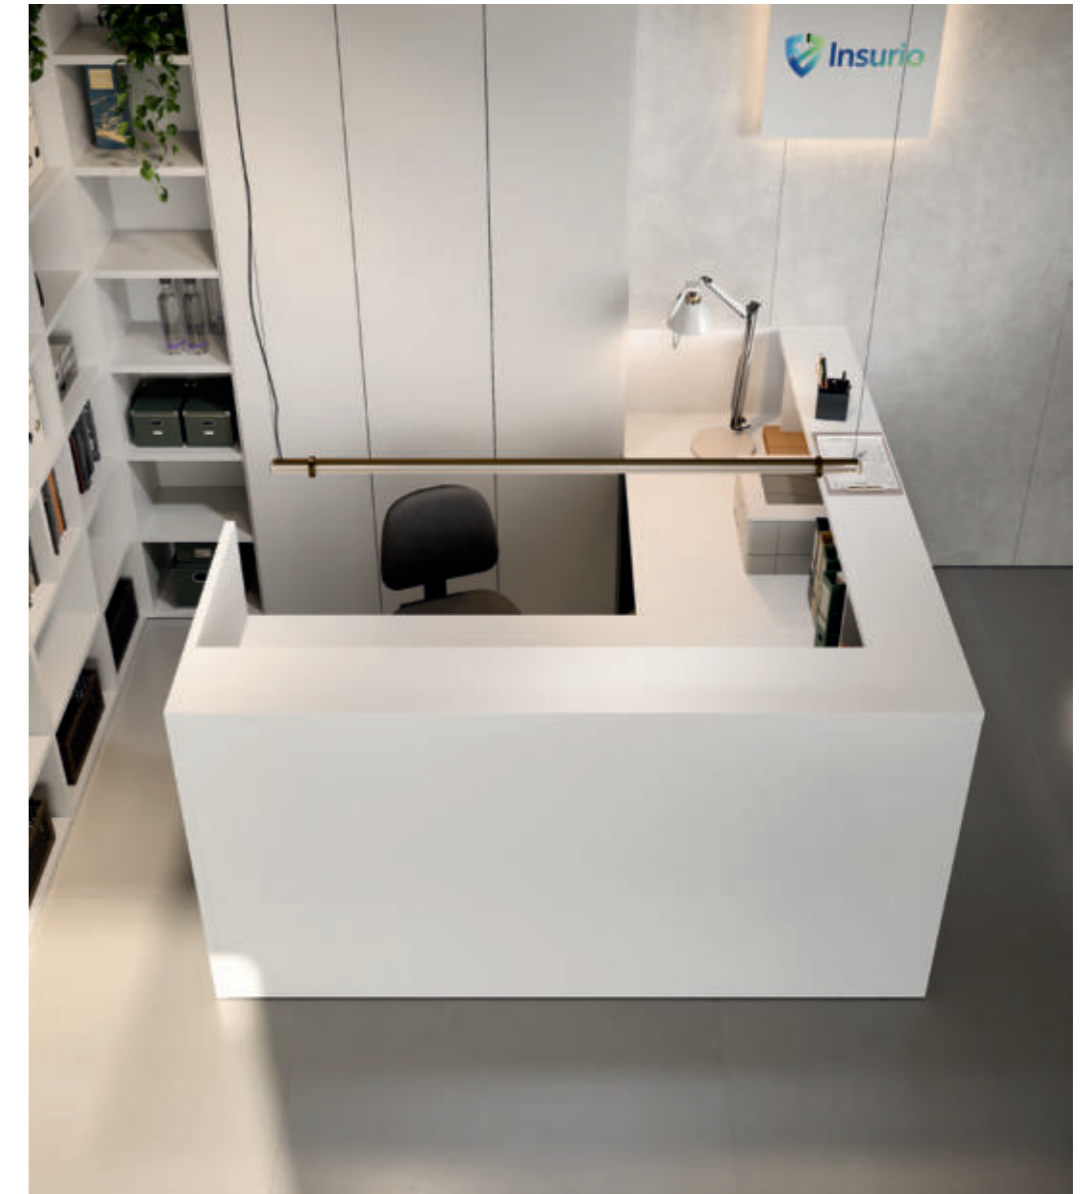

Spazi definiti e accoglienti per un'agenzia assicurativa.
Defined and welcoming spaces for an insurance agency.

elementi / elements

libreria a terra / floorstanding bookcase

boiserie Cover / Cover wall panelling

bancone reception con fianchi sp. 3 cm

reception desk with 3cm-thick side panels

piani scrivania sp. 1,2 cm / 1,2cm-thick desk tops

sgabello Cusco / Cusco stool

finiture / finishes

calce / calce

nuvola / nuvola

bianco / bianco

nero / nero

TL49 / TL49